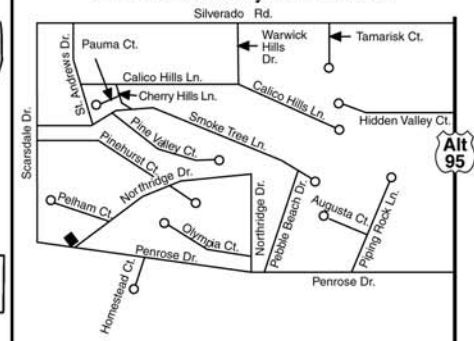

MASON VALLEY

NEVADA

To Wabuska
(3 miles)

Penrose Country Club Estates

MASON VALLEY WILDLIFE MANAGEMENT AREA

WEED HEIGHTS (enlarged)

MASON