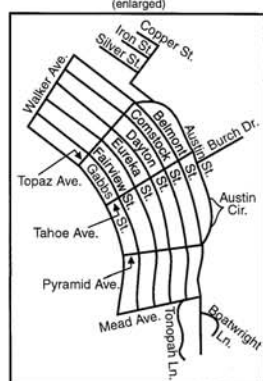

MASON VALLEY

NEVADA

To Wabuska
(3 miles)

Penrose Country Club Estates

MASON VALLEY WILDLIFE MANAGEMENT AREA

WEED HEIGHTS (enlarged)

MASON